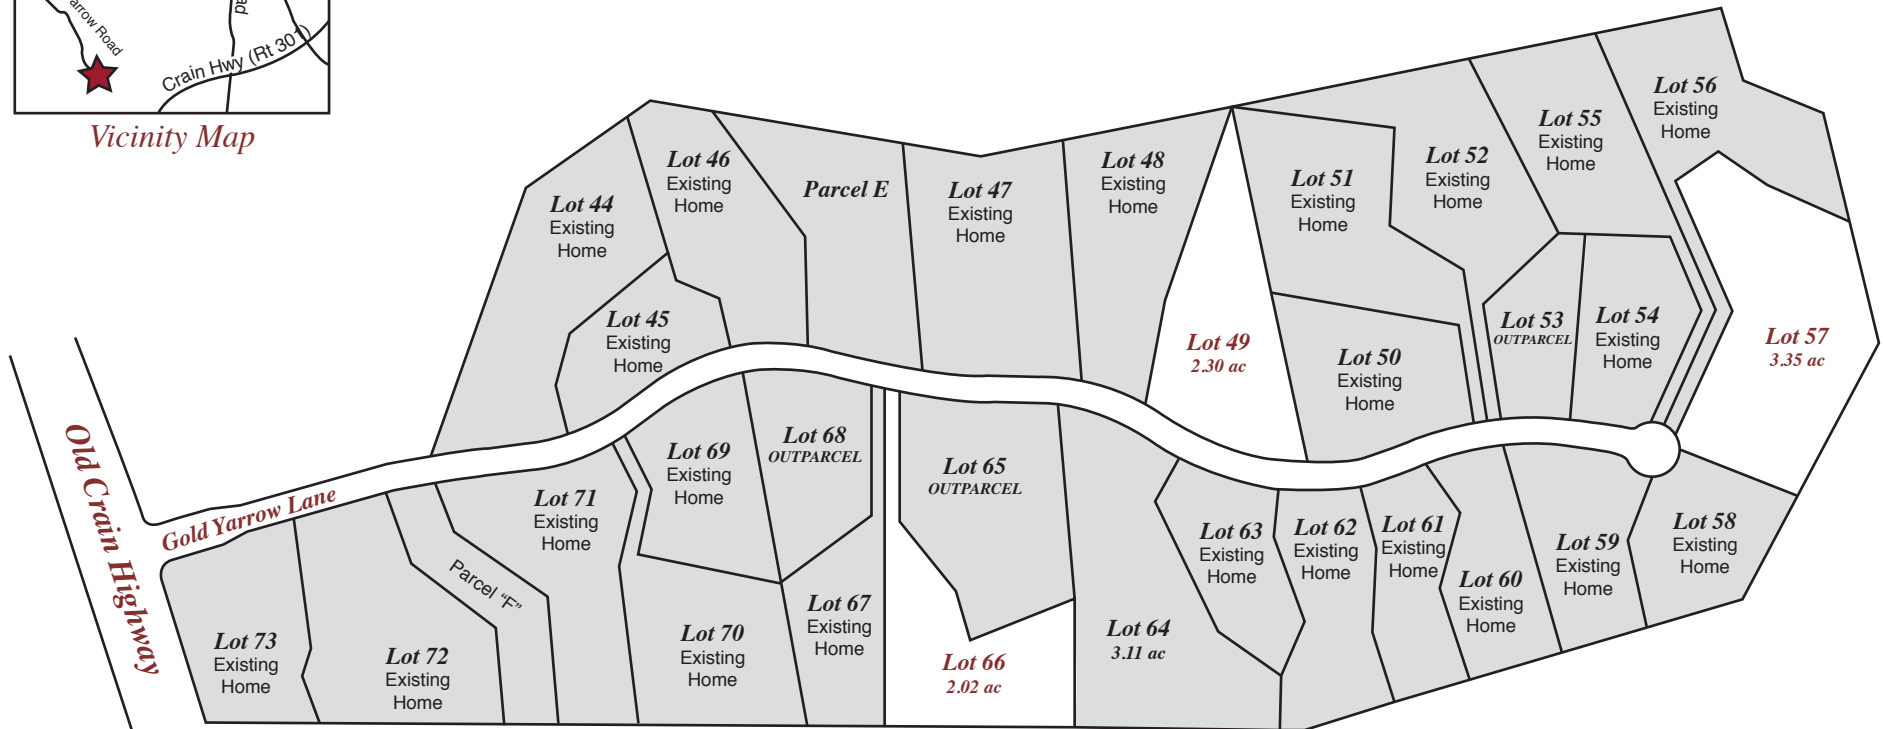

*Meadowgate*  
Prince George's County,  
Maryland

**TRIANGLE HOMES**

*Vicinity Map*

[www.trianglehomesllc.com](http://www.trianglehomesllc.com)

Details and dimensions shown on these plans are approximate and subject to change. Illustrations are artist's concepts and may vary in detail from plans and specifications.